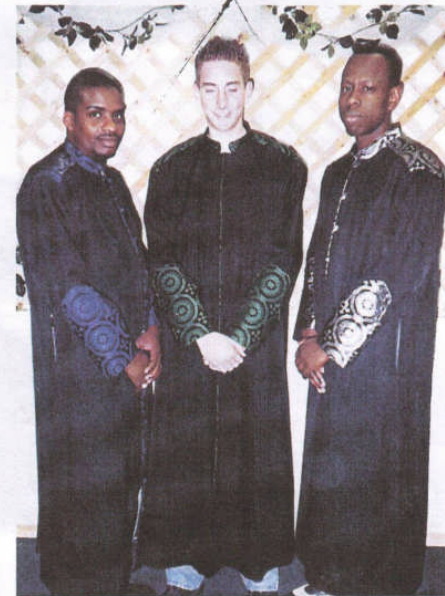

Color Of Your Choice