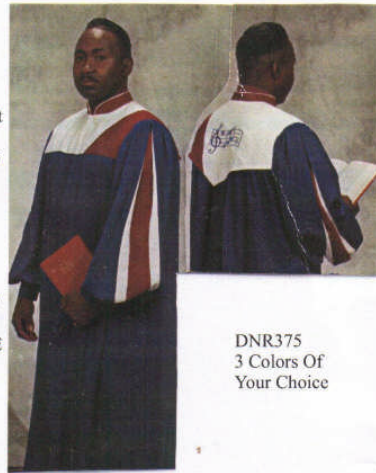

[deedee44@sbcglobal.net](mailto:deedee44@sbcglobal.net)

Shop/Fax 580-252-1224

1-888-388-ROBE (7623)

Ladies Evangelist  
Robe DNR350 DNO Reversible Overlay

DNR390

Clergy Shirt

Children's Robe DNR733

Robe DNR301  
Back Zipper

Overlay  
DNO241

DVR 505  
Sash/Overlay

Robe  
DVR 410

DVR 505  
SASH

DVR 470  
ROBE

DVR 410

Choir DNR 388

# CHOIR ROBES

Left to Right  
DNR381  
sash 3891-F

DNR386  
w/attached  
sash

DNR381  
sash 3891-F  
Detachable  
color 3891-E

*Choose your own color combination*

DNR375  
3 Colors Of  
Your Choice

DNR311

DNR375

Pastor's DNR384

DNR550  
Robe

#510 Vest

Robe DNR381  
Overlay DNO702

DNR382

DNR389

This Robe can be worn 4 ways  
Robe DNR381/Collar 3891-E/Sash 3891-F

Robe  
DNR381