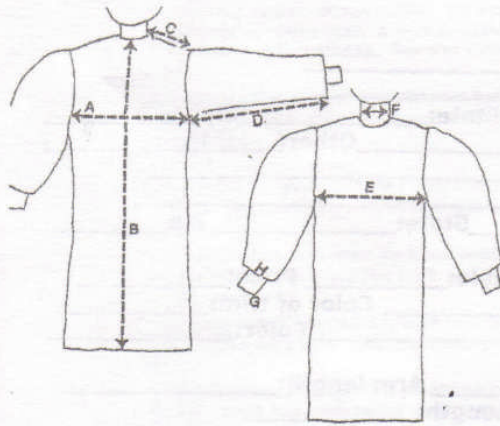

Color Of Your Choice

*Dee Dee's Designs*

You measure, we fit.

- A. Across Back (arms down) \_\_\_\_\_
- B. Finished length (Base of Neck to hem) \_\_\_\_\_
- C. Neck to Shoulder \_\_\_\_\_
- D. Sleeve length (under arm to wrist) \_\_\_\_\_
- E. Across Chest ( front - arms down) \_\_\_\_\_
- F. Neck (Base of neck) \_\_\_\_\_
- G. At Wrist Bone \_\_\_\_\_
- H. 4" Above Wrist Bone \_\_\_\_\_
- I. Chest or Bust Measurement \_\_\_\_\_