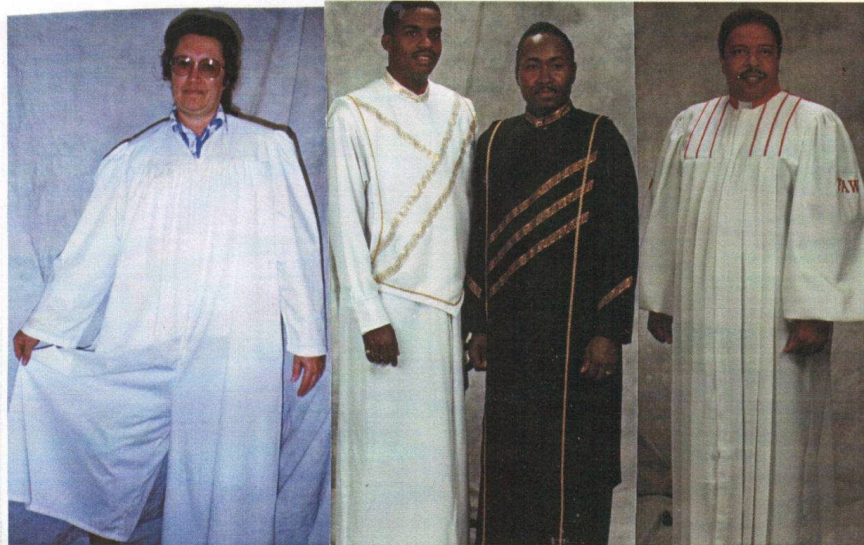

Color Of  
Your Choice

Cassock DNR470

Long Cape W/arm Slits

Cassock Robe DNR470

Elbow Length  
Cape - Robe DNR380

Lady Evangelist  
DNR951 DNR350 DNR951

DNR852

Baptismal Culottes